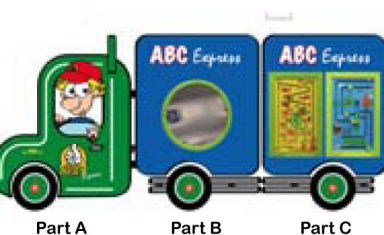

Entrance Gate

To make the play area complete you place an entrance gate! It shows the children where the play area is situated as they can see it from a distance.

Information:

Articlenr.	ABC040PS
Height	1600 mm
Width	380 mm
Length	-
Material	MDF 18 mm

Truck Wallsystem

The ABC Truck Wall System is a modular build system. You can use all components separately. On part B & C is space for; 1 playwheel or 2 playmodules.

Information:

	Part A	Part B	Part C
Articlenr.	ABC045WS	ABC050WS	ABC055WS
Height	1190 mm	1200 mm	1200 mm
Width	990 mm	990 mm	990 mm
Length	-	-	-
Material	MDF 9 mm	MDF 9 mm	MDF 9 mm