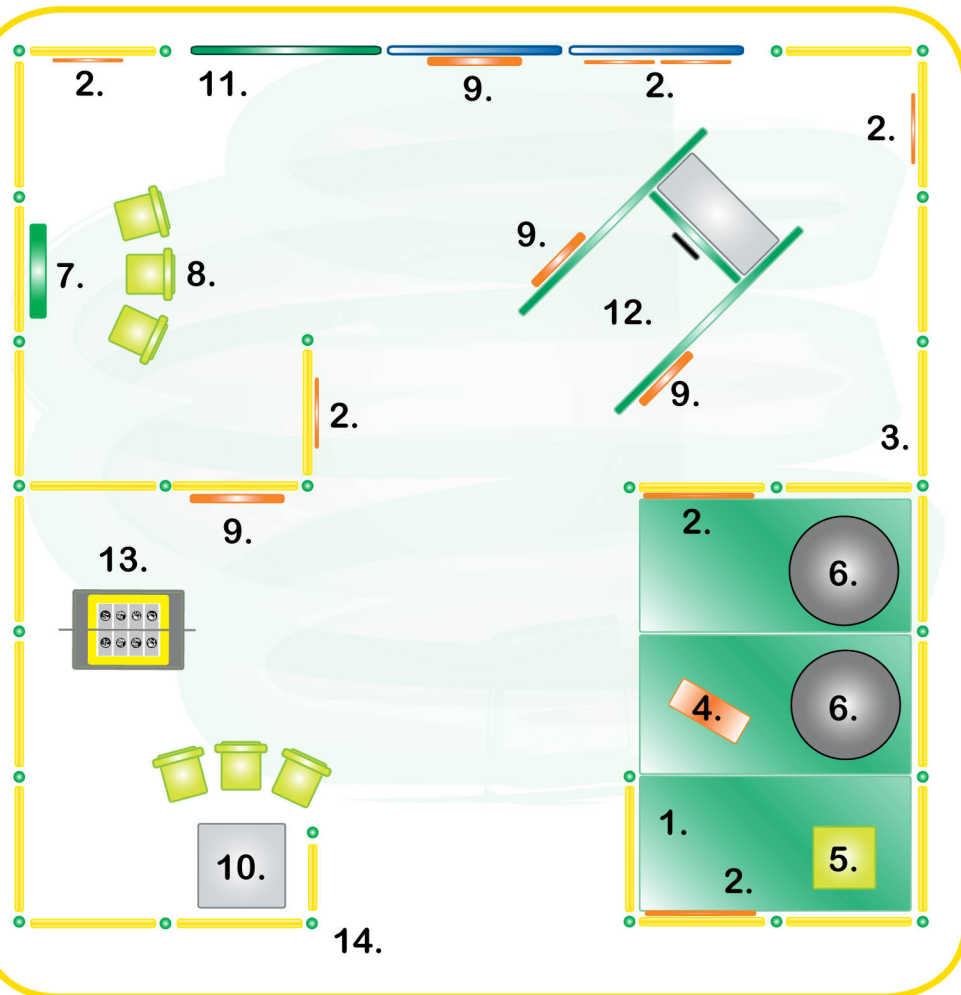

Information:

Articlenr.	ABC145KF
Height	450 mm
Width	600 mm
Depth	500 mm
Material	MDF

Bubble interactive

An innovative design that fits in a lot of different environments. It attracts the children to play with it directly. This is available in cartoon and Playtouch.

Information:

	Playtouch	TV Cartoon
Articlenr.	ABC150IA	ABC155IA
ø	600 mm	
Width	-	
Length	-	
Material	MDF 25 mm	

Example Area 200x200 cm:

Used Elements:

- 1) Interactive Cabinet
- 2) Chairs
- 3) Softplay Car Element
- 4) Playwheel Fun Mirror
- 5) Playwheel Match & Pop
- 6) Playmodule Memory
- 7) Playmodule Familybridge
- 8) Wall Graphic
- 9) Fencing

Example Area 400x400 cm:

Used Elements:

- 1) Softplay Floormat
- 2) Playmodule Fun Mirror
- 3) Fencing
- 4) Softplay Car Element
- 5) Softplay Logo Element
- 6) Softplay Tire Element
- 7) Bubble Playtouch
- 8) Chairs
- 9) Playwheel
- 10) Interactive Cabinet
- 11) Truck Wall System
- 12) Gas Station Playcube
- 13) Cash Register
- Playsystem
- 14) Entrance Gate

Example Area 600x600 cm:

Used Elements:

- 1) Softplay Floormat
- 2) Playmodule
- 3) Fencing
- 4) Softplay Car Element
- 5) Softplay Logo Element
- 6) Softplay Tire Element
- 7) Bubble Playtouch
- 8) Chairs
- 9) Playwheel
- 10) Interactive Cabinet
- 11) Truck Wall System
- 12) Car Playsystem
- 13) Cash Register
- 14) Entrance Gate