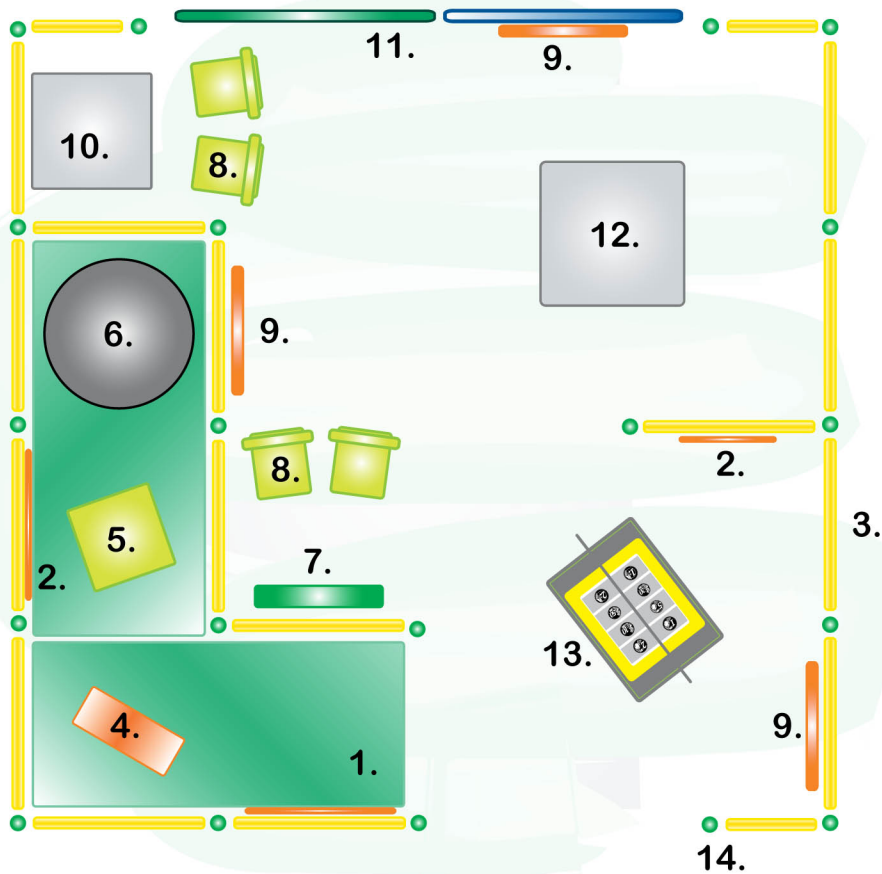

Example Area 400x400 cm:

Used Elements:

1) Softplay Floormat
2) Playmodule Fun Mirror
3) Fencing
4) Softplay Car Element
5) Softplay Logo Element
6) Softplay Tire Element
7) Bubble Playtouch
8) Chairs
9) Playwheel
10) Interactive Cabinet
11) Truck Wall System
12) Gas Station Playcube
13) Cash Register
14. Playsystem
14) Entrance Gate