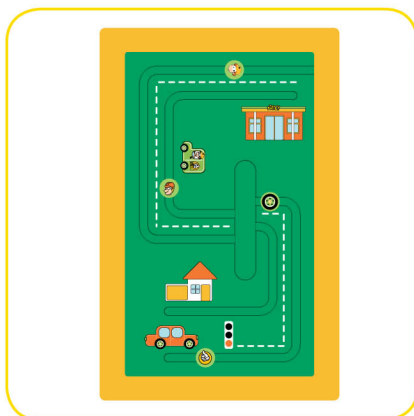

Playwheel Match & Pop

Its learns every child from young ages which items belong together. When you pop up the red traffic light, it matches the green light. Suitable for small children that ensures 5 minutes of play time.

Information:

Articlenr.	ABC095PS
Ø	600 mm
Width	-
Length	-
Material	MDF 25 mm

Family Bridge Playmodule

Children can move the buttons through the game and can change direction by using the bridge. The playful design of this product encourages children to play the game and stimulate their hand-eye coordination whilst playing.