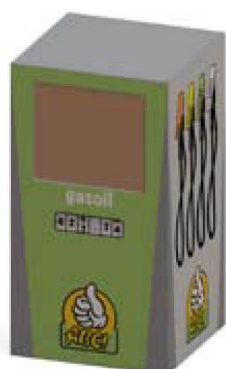

Information:

Articlenr.	ABC005WS
Height	1510 mm
Width	675 mm
Length	- mm
Material	MDF 9 mm

Gas Station Playcube

To ensure a diversity of playmodules we advise you the Playcube. Takes only 1m2 of your floorspace and can hold 8 children to play with in the same time.

Information:

Articlenr.	ABC010PS
Height	1510 mm
Width	650 mm
Depth	650 mm
Material	MDF 18 mm

Car Playsystem

The ABC Car Playsystem is a small and educational playsystem. This is suitable for 3 children that play and learn in the same time. In the front of the car we incorporated a radar game.

Information:

Articlenr.	ABC015PS
Height	1200 mm
Width	800 mm
Length	1530 mm
Material	MDF 18 mm

Interactive Cabinet

A cabinet of a gas station! We have different options available for this gas station. You can choose between TV or PlayTouch.