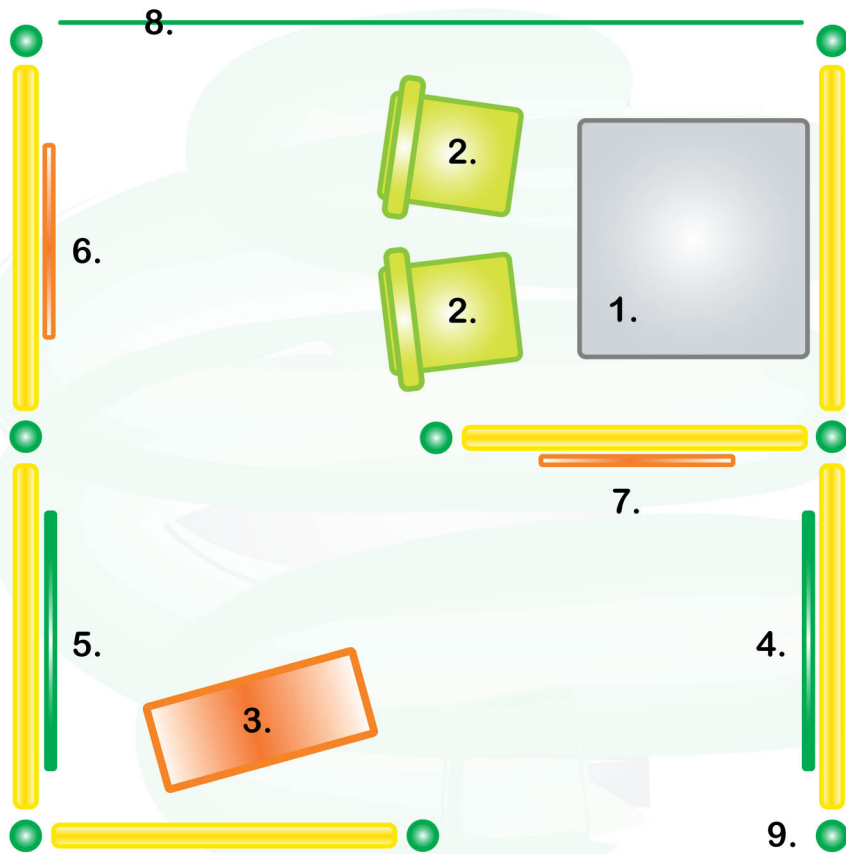

Information:

Articlenr.	ABC140PM
Height	700 mm
Width	450 mm
Depth	65 mm
Material	Oak Wood

ABC Table

A strong MDF table with professional printed images of traffic. Inviting the children to sit in a nice environment.

Information:

Articlenr.	ABC145KF
Height	450 mm
Width	600 mm
Depth	500 mm
Material	MDF

Bubble interactive

An innovative design that fits in a lot of different environments. It attracts the children to play with it directly. This is available in cartoon and Playtouch.

Information:

	Playtouch	TV Cartoon
Articlenr.	ABC150IA	ABC155IA
ø	600 mm	
Width	-	
Length	-	
Material	MDF 25 mm	

Example Area 200x200 cm:

Used Elements:

- 1) Interactive Cabinet
- 2) Chairs
- 3) Softplay Car Element
- 4) Playwheel Fun Mirror
- 5) Playwheel Match & Pop
- 6) Playmodule Memory
- 7) Playmodule Familybridge
- 8) Wall Graphic
- 9) Fencing